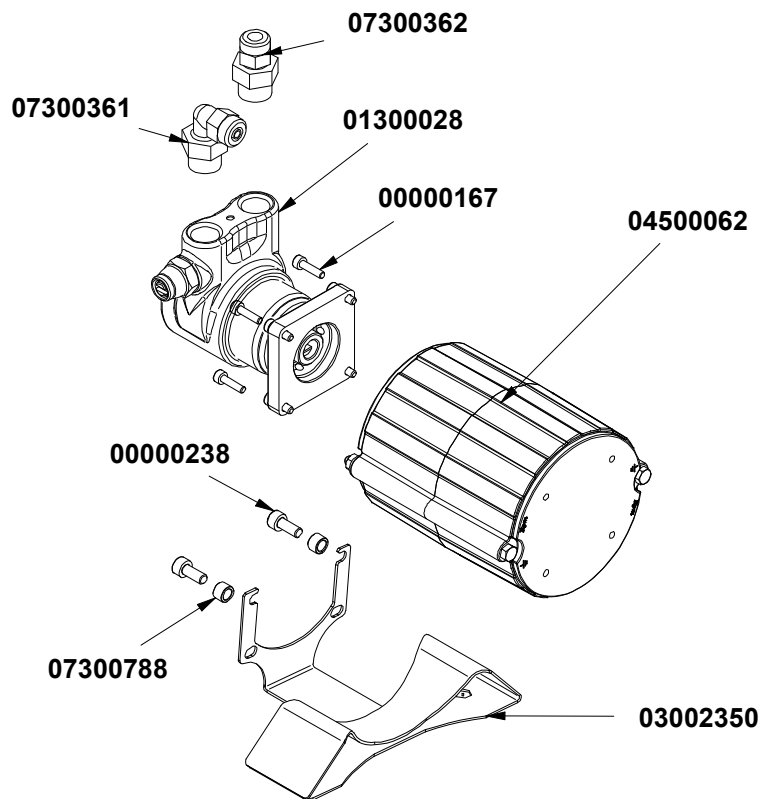

ROTATIVE PUMP NEW VERSION