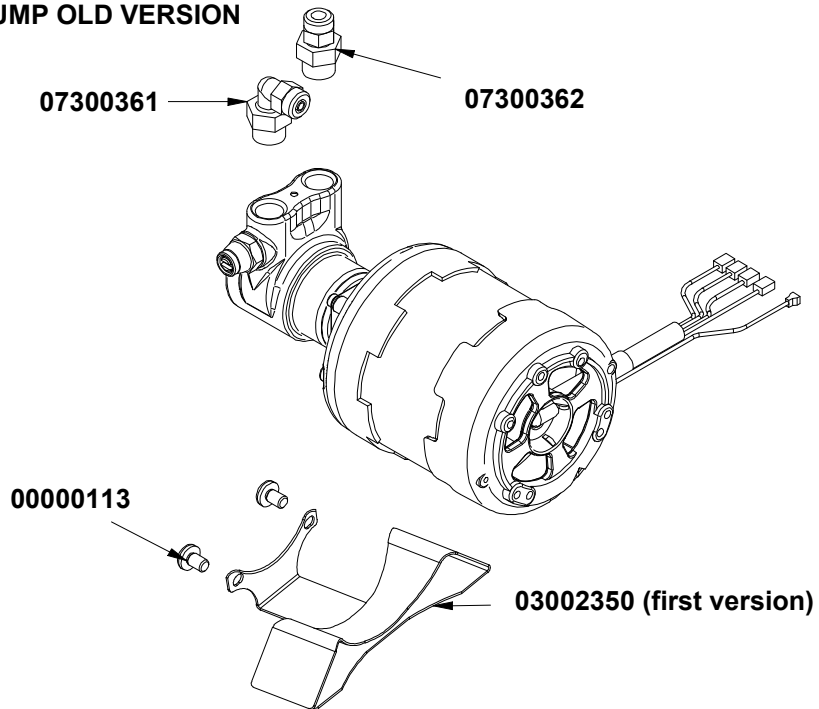

ROTATIVE PUMP OLD VERSION